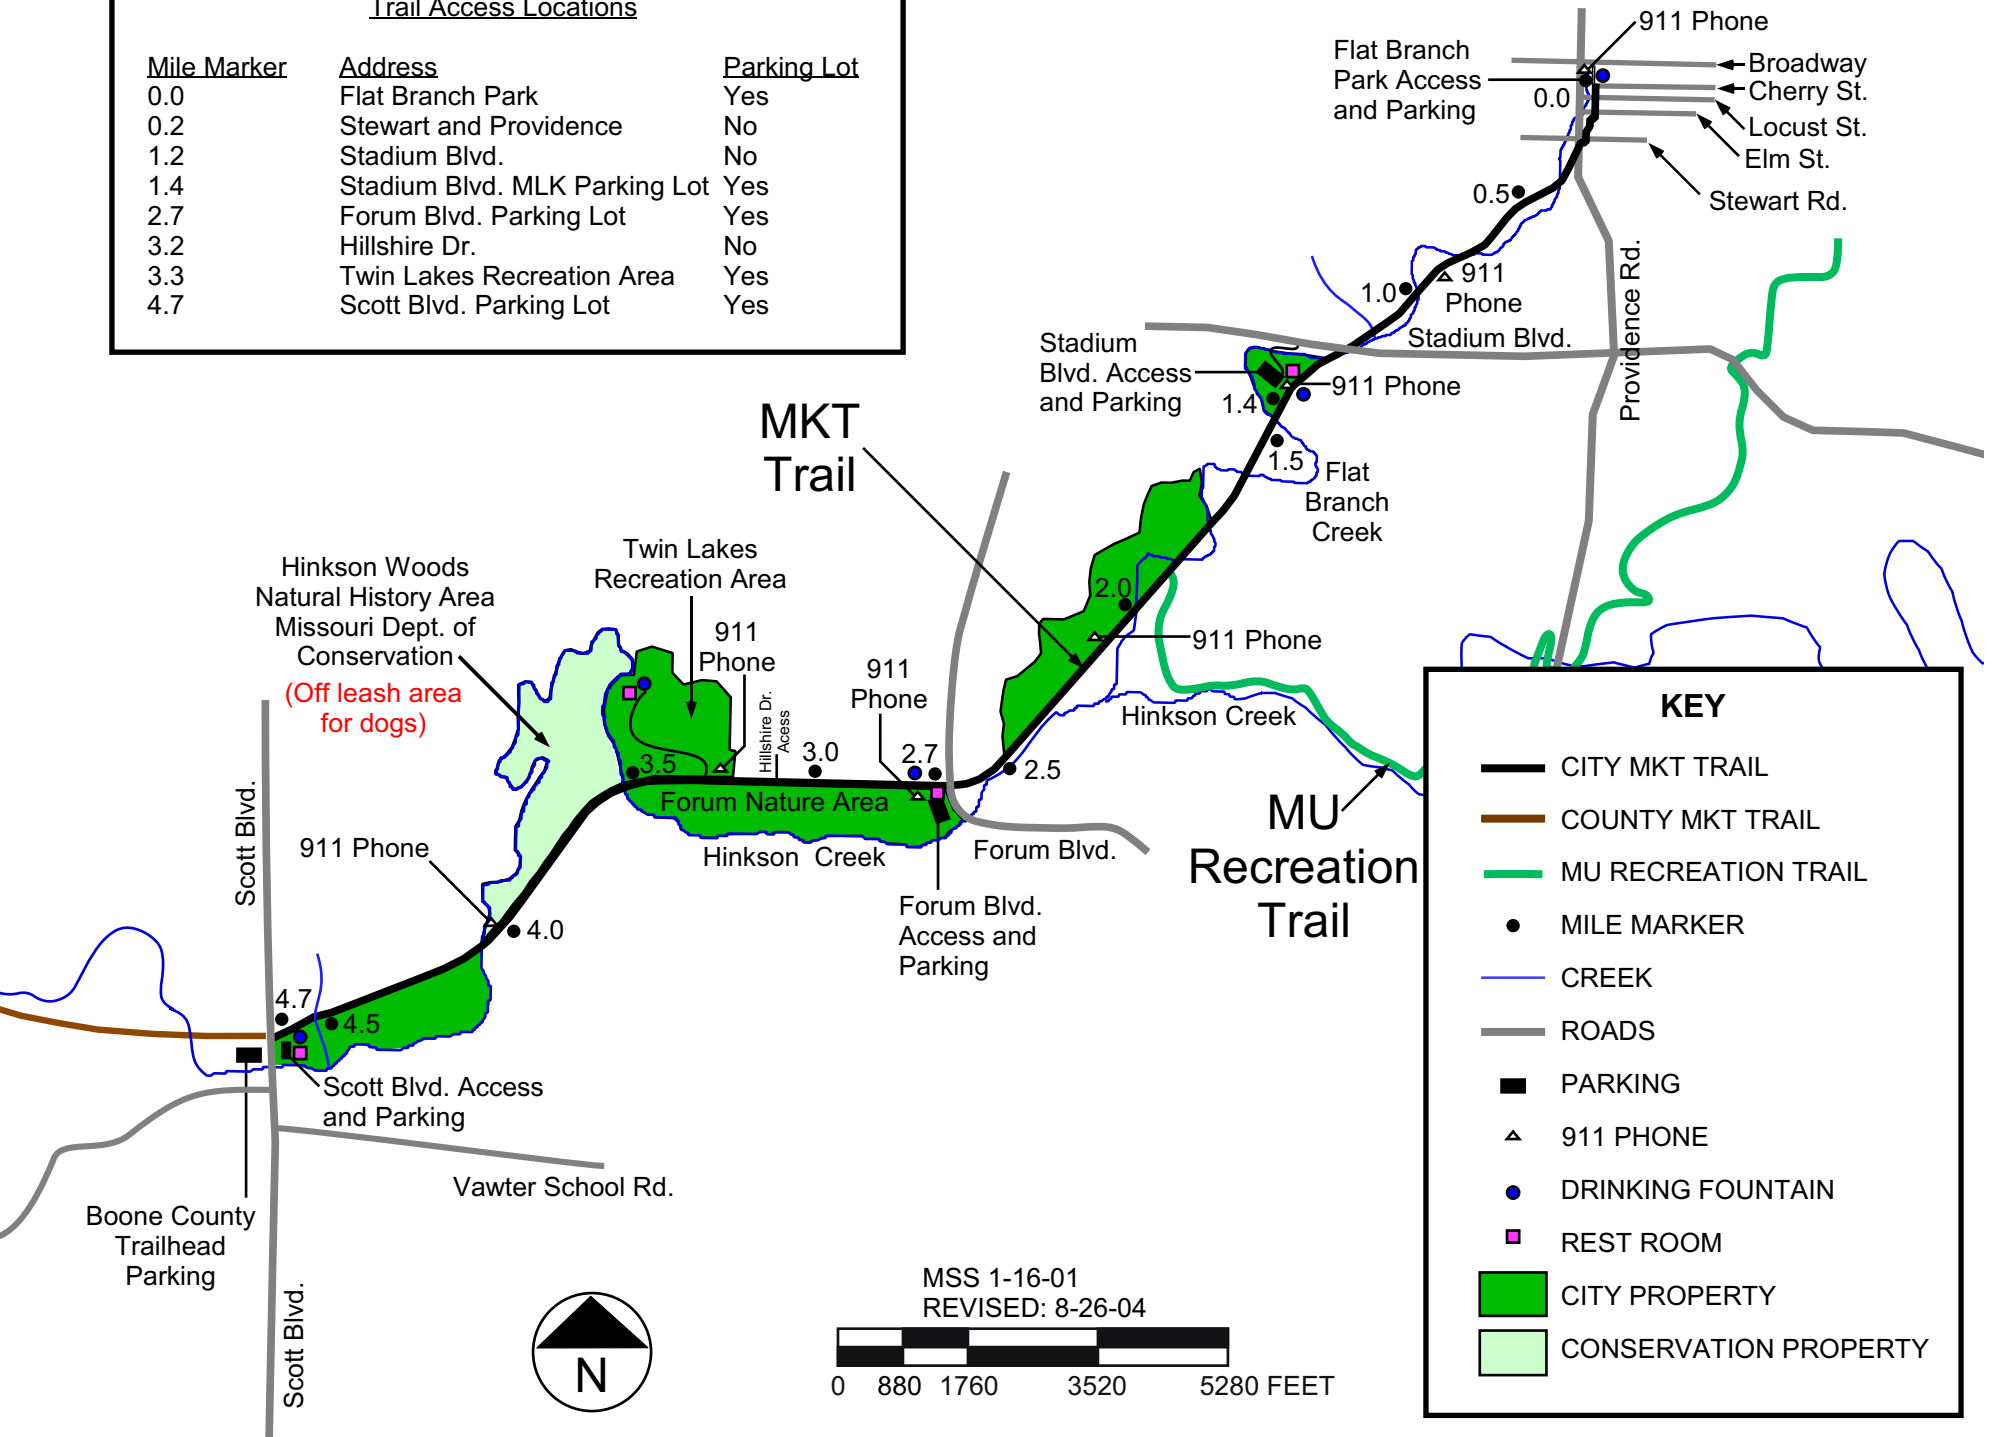

MKT NATURE/FITNESS TRAIL

Trail Access Locations

Mile Marker	Address	Parking Lot
0.0	Flat Branch Park	Yes
0.2	Stewart and Providence	No
1.2	Stadium Blvd.	No
1.4	Stadium Blvd. MLK Parking Lot	Yes
2.7	Forum Blvd. Parking Lot	Yes
3.2	Hillshire Dr.	No
3.3	Twin Lakes Recreation Area	Yes
4.7	Scott Blvd. Parking Lot	Yes

KEY

- CITY MKT TRAIL
- COUNTY MKT TRAIL
- MU RECREATION TRAIL
- MILE MARKER
- CREEK
- ROADS
- PARKING
- 911 PHONE
- DRINKING FOUNTAIN
- REST ROOM
- CITY PROPERTY
- CONSERVATION PROPERTY

MSS 1-16-01
REVISED: 8-26-04